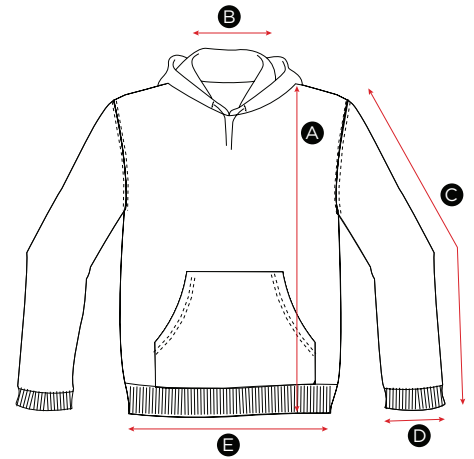

SG24 Men's Contrast Hoodie 281.52

MEASUREMENTS	S	M	L	XL	2XL	3XL	4XL	5XL
A Length	68.5	71	73.5	76	78.5	81	83.5	86
B Back neck opening	20.5	21	21.5	22	22.5	23	24	25
C Sleeve length	66.5	68	69.5	71	71	72.5	73	74.5
D Sleeve width opening	10.5	10.5	10.5	11.5	11.5	11.5	12	12
E Bottom hem opening	39.5	43	46.5	50	53.5	57	63	69

in cm

All measurements are within industry standard tolerances and are product dependent.

SG24F Ladies' Contrast Hoodie 254.52

MEASUREMENTS	XS	S	M	L	XL	2XL
A Length	59.5	62	64.5	67	69.5	72
B Back neck opening	20.5	21	21.5	22	22.5	23
C Sleeve length	60.5	62	63.5	65	66.5	66.5
D Sleeve width opening	8	8	8	9	9	9
E Bottom hem opening	38	42	45	48	51	54

in cm

All measurements are within industry standard tolerances and are product dependent.

SG24K Kids' Contrast Hoodie 280.52

MEASUREMENTS	(Years) 3-4	5-6	7-8	9-10	11-12
	(CM)104	116	128	140	152
A Length	45	49	54	57	62
B Back neck opening	21	22	24	25	26
C Sleeve length	40	42	44	51.5	54.5
D Sleeve width opening	6.5	6.5	6.5	7	7
E Bottom hem opening	31	33	35	37	39