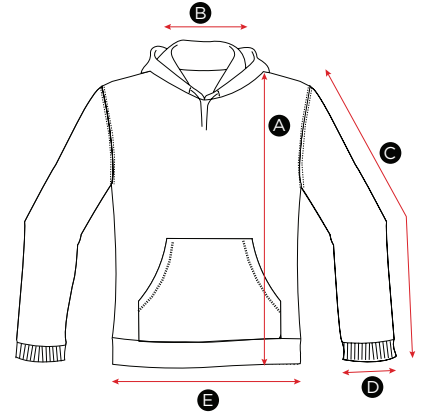

SG24 Men's Contrast Hoodie 281.52

MEASUREMENTS	S	M	L	XL	2XL	3XL	4XL	5XL
A Length	68.5	71	73.5	76	78.5	81	83.5	86
B Back neck opening	20.5	21	21.5	22	22.5	23	24	25
C Sleeve length	66.5	68	69.5	71	71	72.5	73	74.5
D Sleeve width opening	10.5	10.5	10.5	11.5	11.5	11.5	12	12
E Bottom hem opening	39.5	43	46.5	50	53.5	57	63	69

in cm

All measurements are within industry standard tolerances and are product dependent.

SG24F Ladies' Contrast Hoodie 254.52

MEASUREMENTS	XS	S	M	L	XL	2XL
A Length	59.5	62	64.5	67	69.5	72
B Back neck opening	20.5	21	21.5	22	22.5	23
C Sleeve length	60.5	62	63.5	65	66.5	66.5
D Sleeve width opening	8	8	8	9	9	9
E Bottom hem opening	38	42	45	48	51	54

in cm

All measurements are within industry standard tolerances and are product dependent.

SG24K Kids' Contrast Hoodie 280.52

MEASUREMENTS	(Years) 3-4	5-6	7-8	9-10	11-12
	(CM)104	116	128	140	152
A Length	45	49	54	57	62
B Back neck opening	21	22	24	25	26
C Sleeve length	40	42	44	51.5	54.5
D Sleeve width opening	6.5	6.5	6.5	7	7
E Bottom hem opening	31	33	35	37	39