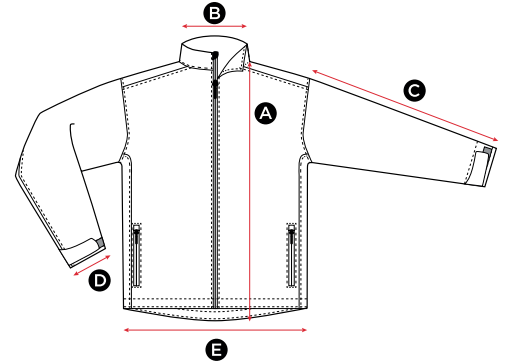

SGSoftshell Men's Softshell Jacket 411.52

MEASUREMENTS	S	M	L	XL	2XL	3XL	4XL	5XL
A Length	69	72	75	78	81	83	85	87
B Back neck opening	20,6	21,3	22	22,7	23,4	24,1	24,8	25,5
C Sleeve length	63,5	65	66,5	68	69,5	71	71	71
D Sleeve width opening	14	14,5	15	15,5	16	16,5	17	17,5
E Bottom hem opening	47	50	53	56	59	62	65	68

in cm

All measurements are within industry standard tolerances and are product dependent.

SGSoftshell-F Ladies' Softshell Jacket 410.52

MEASUREMENTS	XS	S	M	L	XL	2XL
A Length	64	66	68	70	72	74
B Back neck opening	17	17,5	18	18,5	19	19,5
C Sleeve length	54	55	56	57	58	59
D Sleeve width opening	11	11,5	12	12,5	13	13,5
E Bottom hem opening	49	51,5	54	56,5	59	61,5

in cm

All measurements are within industry standard tolerances and are product dependent.

SGSoftshell-K Kids' Softshell Jacket 412.52

MEASUREMENTS	(Years) 5-6 (CM)116	7-8 128	9-10 140	11-12 152	13-14 164
A Length	49	53	58	63	
B Back neck opening	17,5	18	18,5	18,5	
C Sleeve length	37	41,5	49,5	53,5	
D Sleeve width opening	10	11	11	11,5	
E Bottom hem opening	41	42	45,5	48	