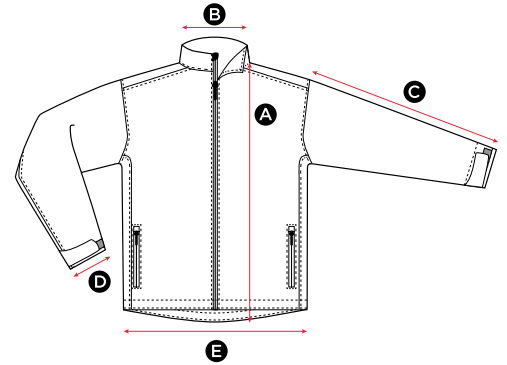

SGSoftshell Men's Softshell Jacket 411.52

MEASUREMENTS	S	M	L	XL	2XL	3XL	4XL	5XL
A Length	69	72	75	78	81	83	85	87
B Back neck opening	20,6	21,3	22	22,7	23,4	24,1	24,8	25,5
C Sleeve length	63,5	65	66,5	68	69,5	71	71	71
D Sleeve width opening	14	14,5	15	15,5	16	16,5	17	17,5
E Bottom hem opening	47	50	53	56	59	62	65	68

in cm

All measurements are within industry standard tolerances and are product dependent.

SGSoftshell-F Ladies' Softshell Jacket 410.52

MEASUREMENTS	XS	S	M	L	XL	2XL
A Length	64	66	68	70	72	74
B Back neck opening	17	17,5	18	18,5	19	19,5
C Sleeve length	54	55	56	57	58	59
D Sleeve width opening	11	11,5	12	12,5	13	13,5
E Bottom hem opening	49	51,5	54	56,5	59	61,5

in cm

All measurements are within industry standard tolerances and are product dependent.

SGSoftshell-K Kids' Softshell Jacket 412.52

MEASUREMENTS	(Years) 5-6 (CM)116	7-8 128	9-10 140	11-12 152	13-14 164
A Length	49	53	58	63	
B Back neck opening	17,5	18	18,5	18,5	
C Sleeve length	37	41,5	49,5	53,5	
D Sleeve width opening	10	11	11	11,5	
E Bottom hem opening	41	42	45,5	48	